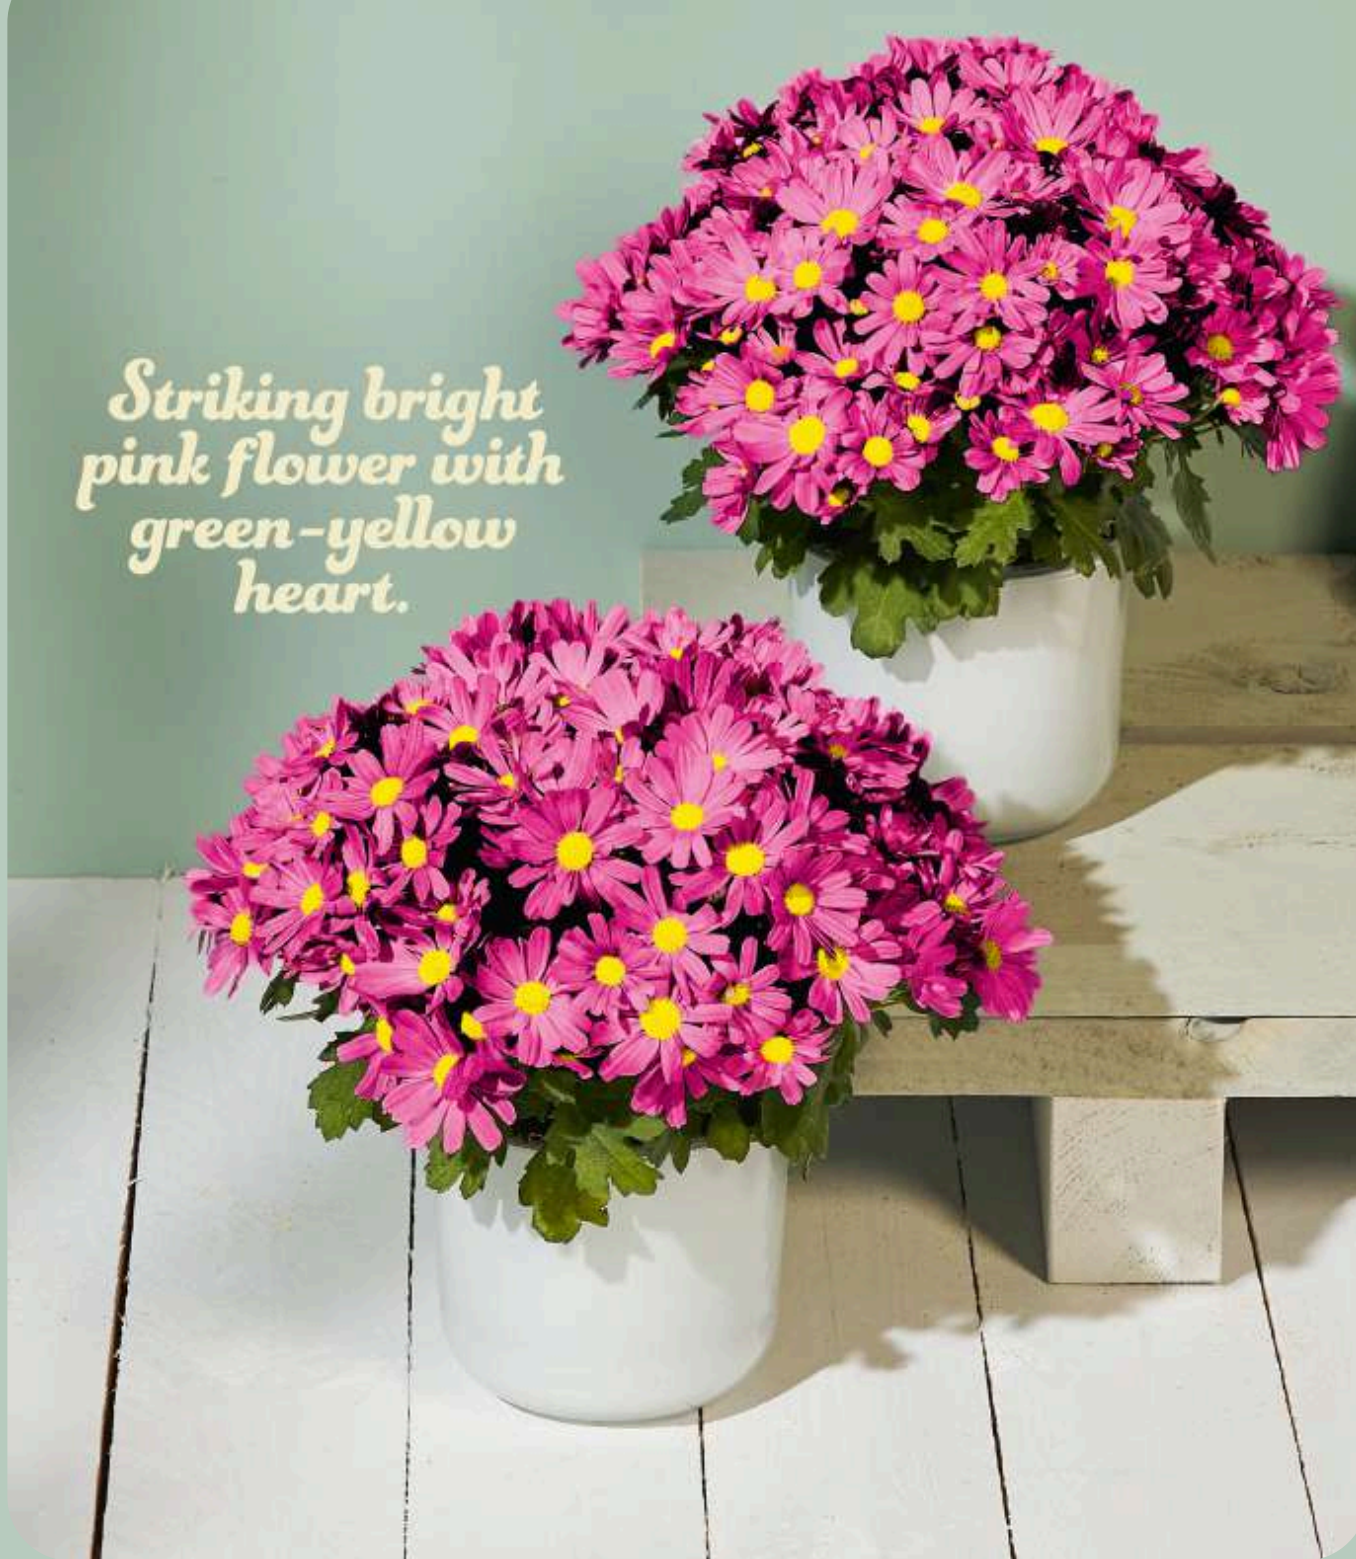

Pinko

GEDIFLORA
— Belgian Mums —

Our funky mums for
small pot sizes

GEDIFLORA
— Belgian Mums —

GEDIFLORA
— Belgian Mums —

GEDIFLORA
—Belgian Mums—

*Striking bright
pink flower with
green-yellow
heart.*

GEDIFLORA
—Belgian Mums—

Pinko

- **UNIQUE GEDIFLORA INTRODUCTION FOR 2025**
- **4 COLORS AVAILABLE: PINK, ORANGE, YELLOW, WHITE**
- **FULLY UNIFORM AND EASY TO MIX IN TRAYS, TRIO POTS, WINDOW BOXES...**
- **SUITABLE FOR BOTH INDOOR AND OUTDOOR CULTIVATION**
- **EASY TO CONTROL, REACTION TIME 6 WEEKS**
- **FITS A DIVERSE SELECTION OF POT SIZES: FROM 9 TO 19 CM**
- **NATURAL FLOWERING WEEK 42**